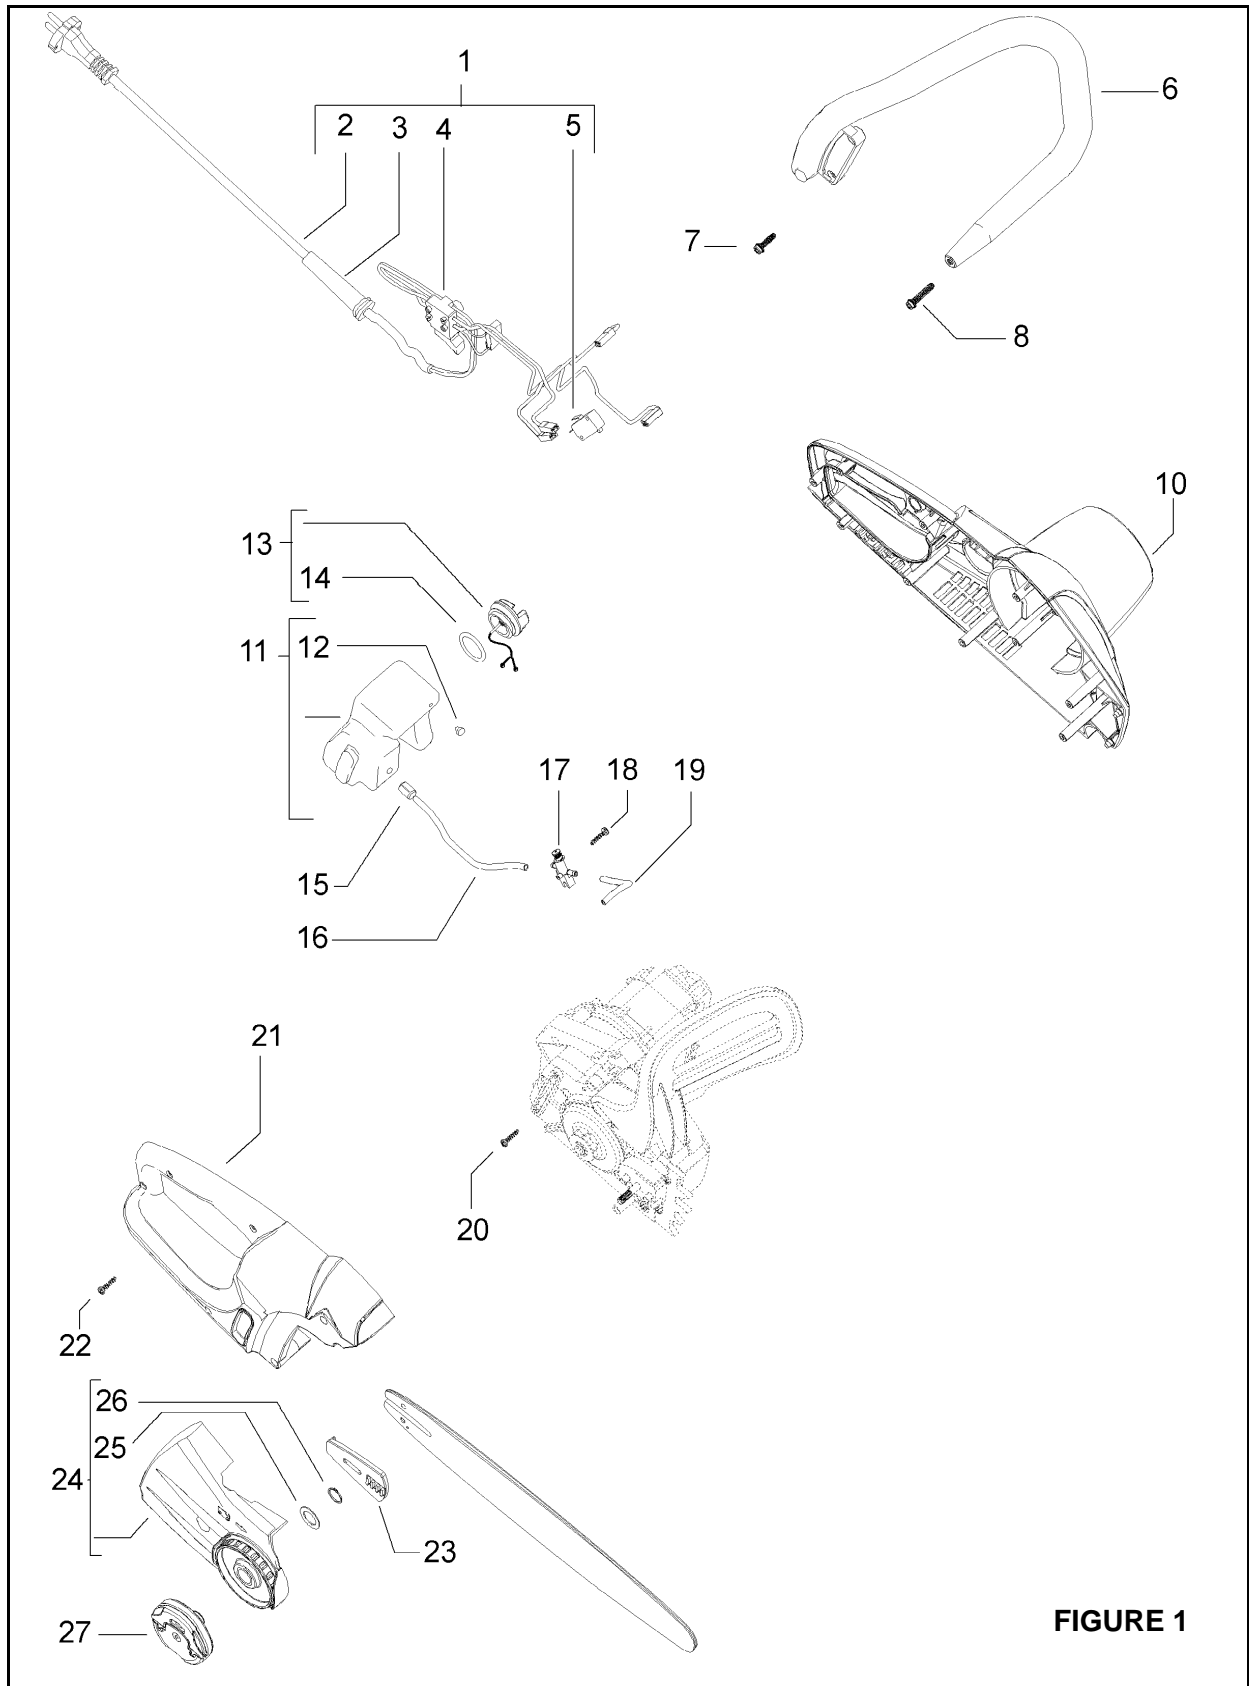

Number of Pages 1 of 5

Factory: IIQ - Valmadrera	Product Group: OP 93	
Publication Number: MIPL2006_V030000002	Petrol Portable	
Publication Date: 18/01/06	Sub Group 9434	

FIGURE 1

Item	P/N McC	P/N ELX	Qty	DESCRIPTION	Item	P/N McC	P/N ELX	Qty	DESCRIPTION
FIGURE 1									
1	243470	538243470	1	cable assy - SCHUKO					
	243582	538243582	1	cable assy - UK					
	243580	538243580	1	cable assy - CH					
2	• 243522	538243522	1	Plug assy - SCHUKO					
	243583	538243583	1	Plug assy - UK					
	243581	538243581	1	Plug assy - CH					
3	241051	538241051	1	cable strain relief					
B 4	• 243579	538243579	1	trigger					
B 5	• 242687	538242687	1	switch					
6	243474	538243474	1	front handle					
7	503217520	503217520	2	screw 5x20, self threading					
8	503218830	503218830	1	screw 6x30, self threading					
10	243444	538243444	1	left crankcase					
11	243472	538243472	1	oil tank assy					
12	• 322199	538322199	1	vernay					
B 13	• 243137	538243137	1	oil cap assy					
14	• 235510	538235510	1	o-ring					
B 15	• 225062	538225062	1	oil filter					
16	243456	538243456	1	oil hose 30cm					
B 17	243453	538243453	1	oil pump					
18	240862	538240862	1	screw 4x18, self threading					
19	5334	538005334	1	oil hose 13,5 cm					
20	240862	538240862	3	screw 4x18, self threading					
21	243445	538243445	1	right crankcase					
22	240862	538240862	7	screw 4x18, self threading					
B 23	243476	538243476	1	chain tensioner plate					
24	243477	538243477	1	chain cover assy					
25	• 236378	538236378	1	seeger					
C 26	• 243484	538243484	1	washer					
C 27	• 243480	538243480	1	chain cover knob					